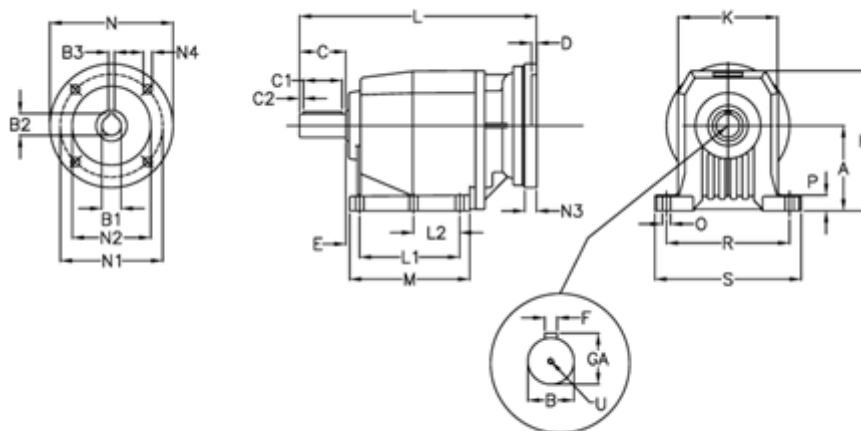

Article number: 40600800701270

Description: Helical gearbox  
C802P-7-P225B5

## Measures

A = 250	D = 6.0	L2 = 0.0	P = 35
B = 80	E = 33	M = 277.0	R = 370
B1 = 60	F = 22	N = 450	S = 440
B2 = 64.4	GA = 85.0	N1 = 400	U = M20x42
B3 = 18	H = 420	N2 = 350	
C = 140	K = 320	N3 = 25	
C1 = 110	L = 705.5	N4 = 18	
C2 = 15	L1 = 210.0	O = 26	